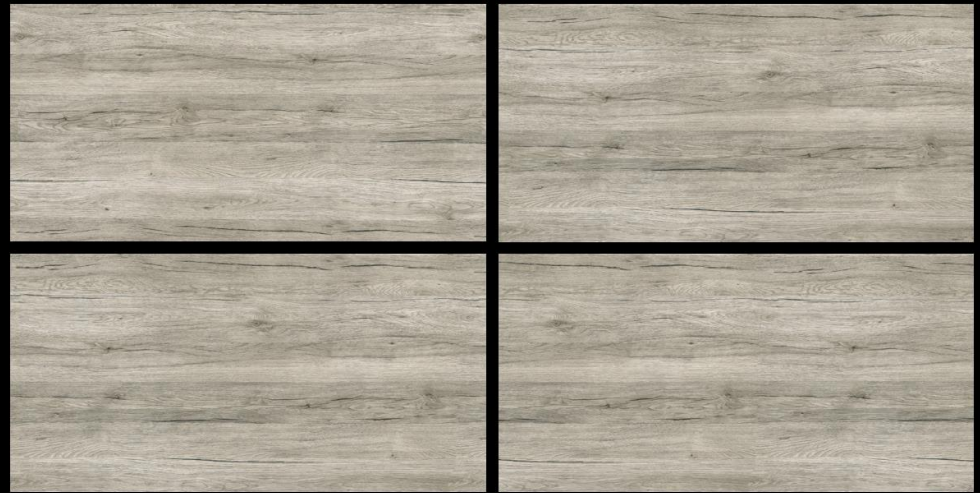

AUTOMN WOOD GRIS

WOODEN PUNCH

SIZE

600x1200mm

FINISH

MATT

RANDOM

04