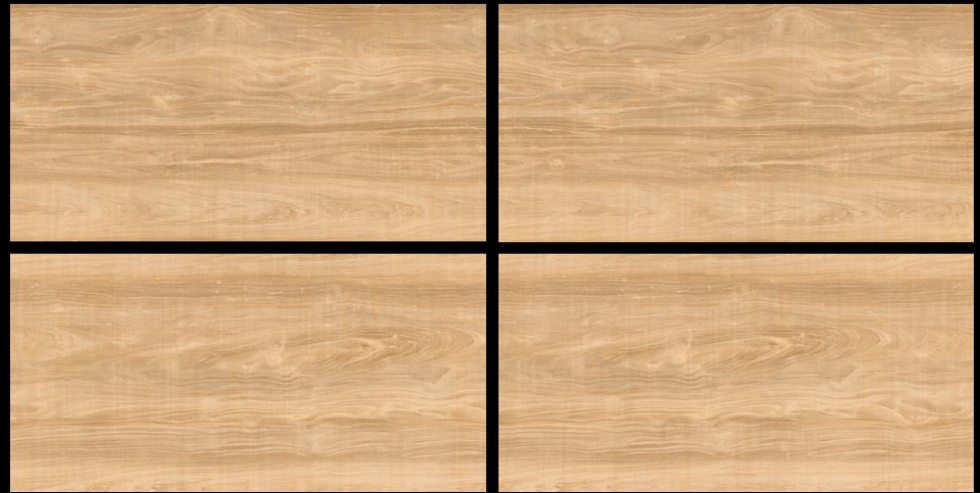

BRUNETTE CREMA

WOODEN PUNCH

SIZE

600x1200mm

FINISH

MATT

RANDOM

04