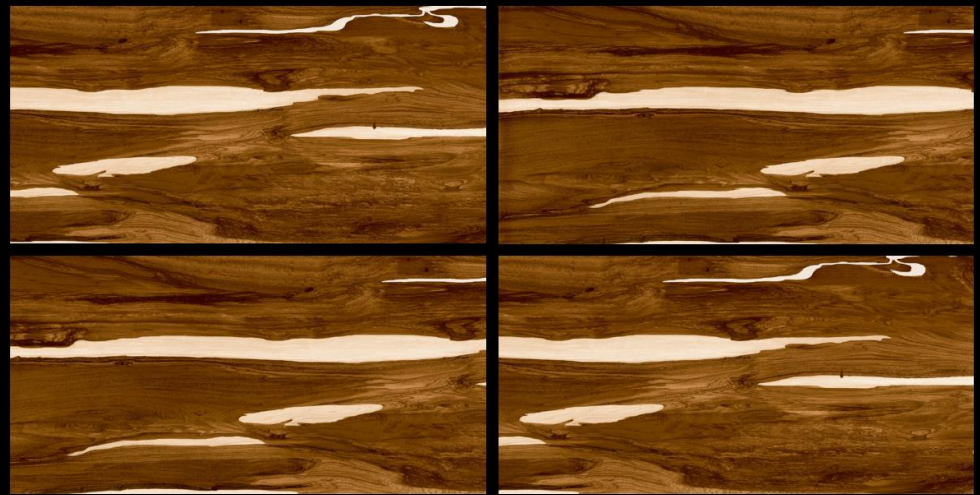

LACE WOOD WENGE

PLAIN PUNCH

SIZE

600x1200mm

FINISH

MATT

RANDOM

04