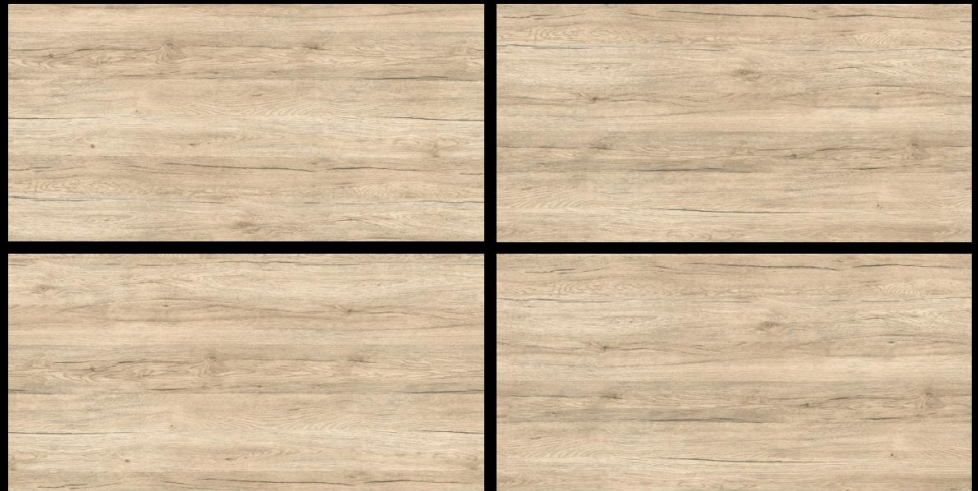

AUTOMN WOOD BROWN

WOODEN PUNCH

SIZE

600x1200mm

FINISH

MATT

RANDOM

04