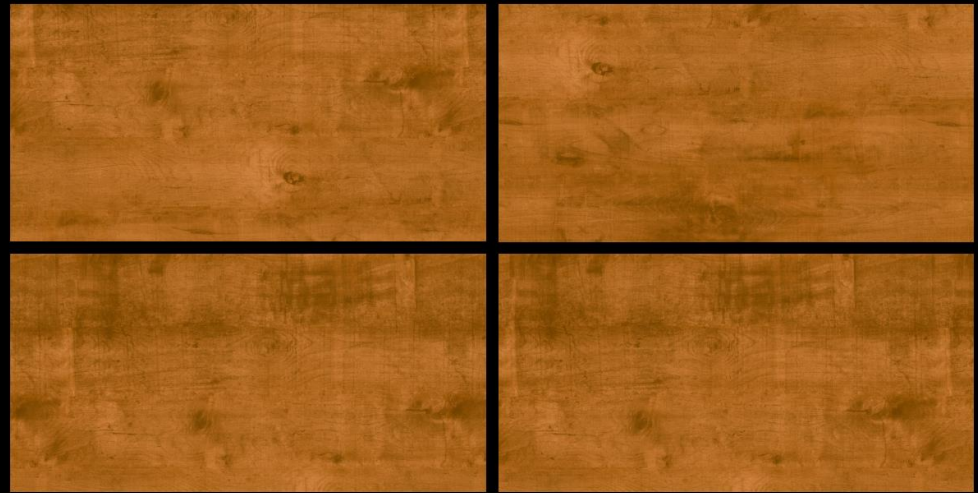

04

EE
ENLIGHT EXPORTS PRIVATE LIMITED
EE

ROVER WOOD CHERRY

Wood
SERIES

ROVER WOOD CHERRY

WOODEN PUNCH

SIZE

600x1200mm