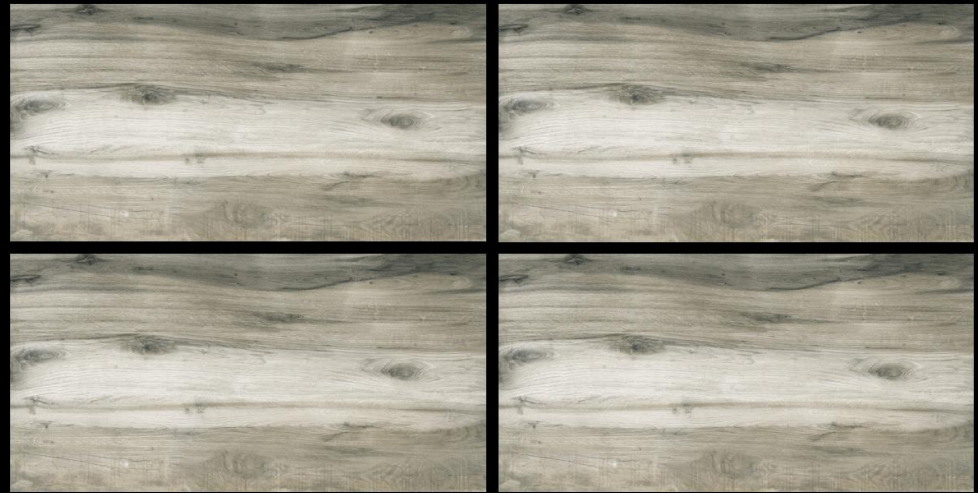

TENGU MOKA

WOODEN PUNCH

SIZE

600x1200mm

FINISH

MATT

RANDOM

01