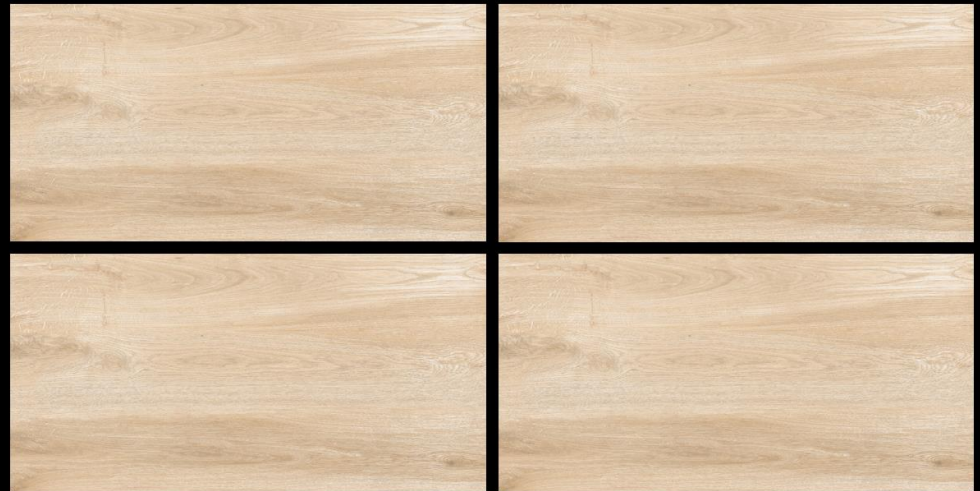

WOODEN PUNCH

SIZE

600x1200mm

FINISH

MATT

RANDOM

01

Wood
SERIES