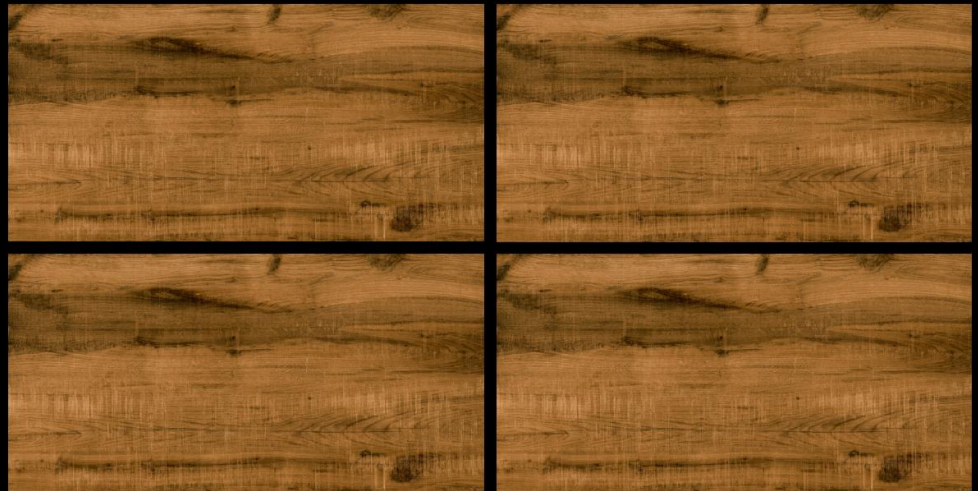

PINE WOOD WENGE

WOODEN PUNCH

SIZE

600x1200mm

FINISH

MATT

RANDOM

01