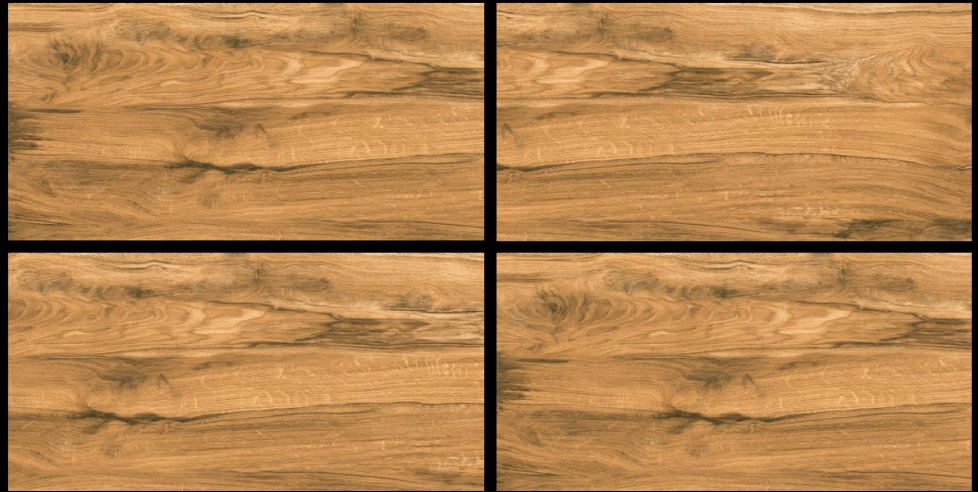

CLARA WOOD BROWN

WOODEN PUNCH

SIZE

600x1200mm

FINISH

MATT

RANDOM

03