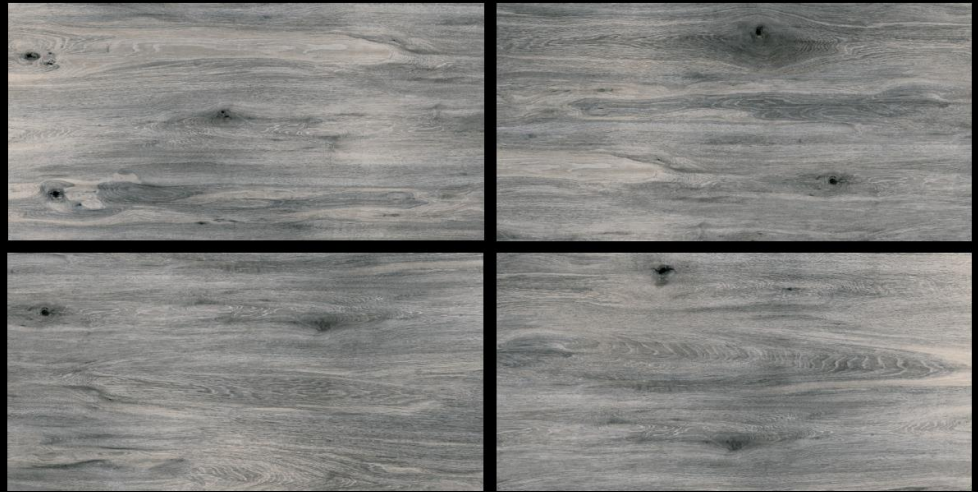

Wood
SERIES

VIENNA WOOD GREY

PLAIN PUNCH

SIZE

600x1200mm

FINISH

MATT

RANDOM