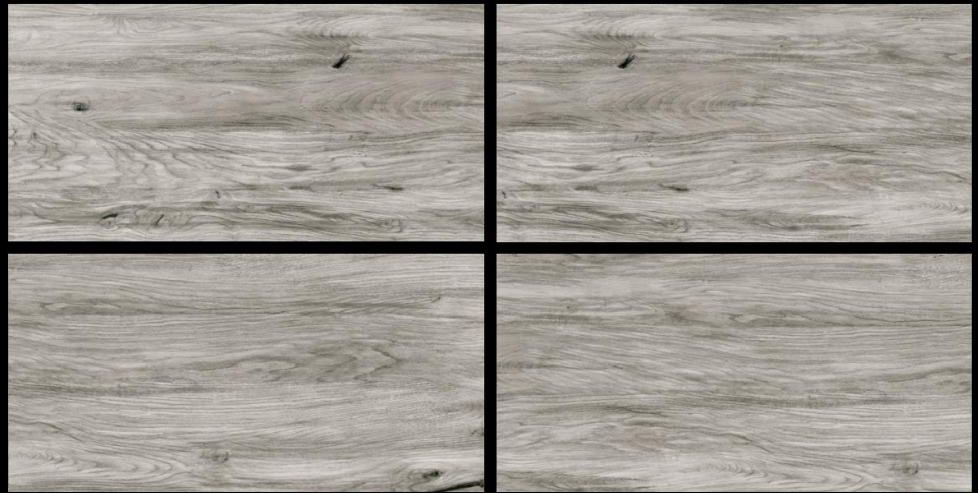

RANDOM

04

EE
ENLIGHT EXPORTS PRIVATE LIMITED
EE

GRAY WOOD

EE
ENLIGHT EXPORTS PRIVATE LIMITED

Wood
SERIES

GRAY WOOD

WOODEN PUNCH