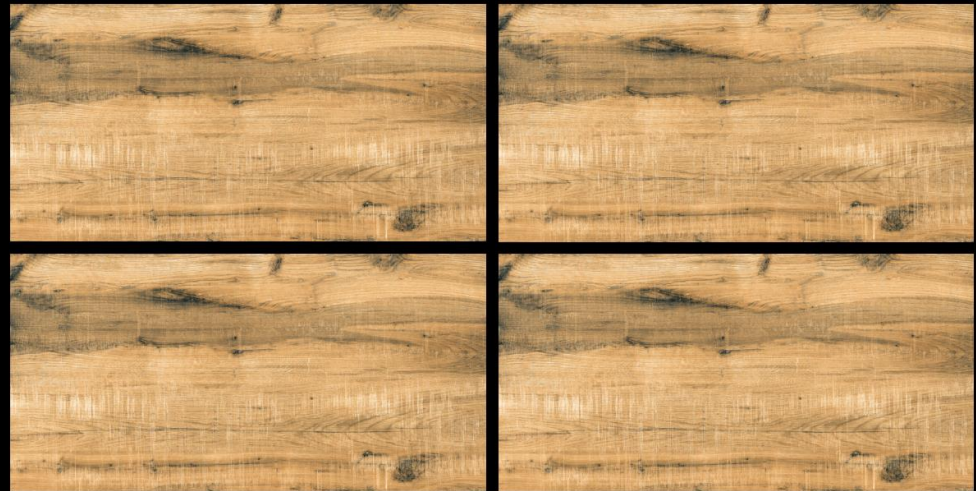

EE
ENLIGHT EXPORTS PRIVATE LIMITED

PINE WOOD BROWN

EE
ENLIGHT EXPORTS PRIVATE LIMITED

Wood
SERIES

PINE WOOD BROWN

WOODEN PUNCH

SIZE

600x1200mm