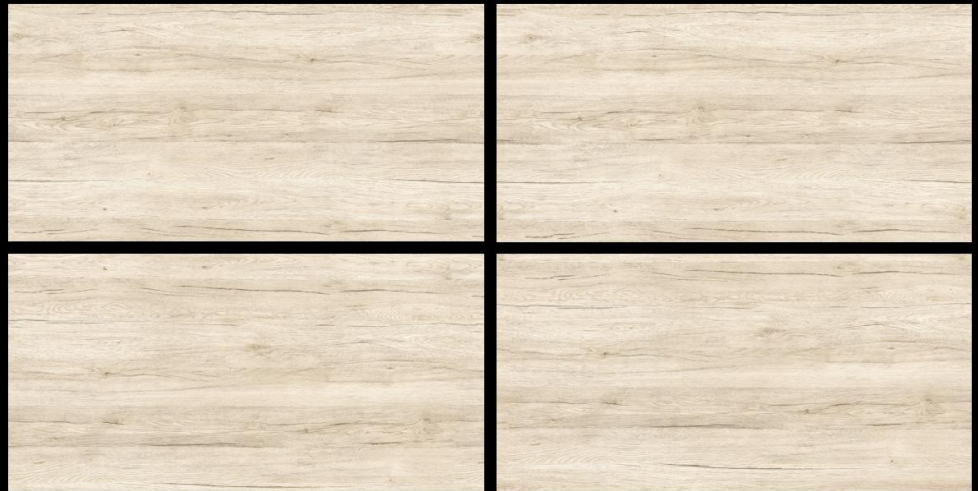

AUTOMN WOOD PINE

WOODEN PUNCH

SIZE

600x1200mm

FINISH

MATT

RANDOM

04