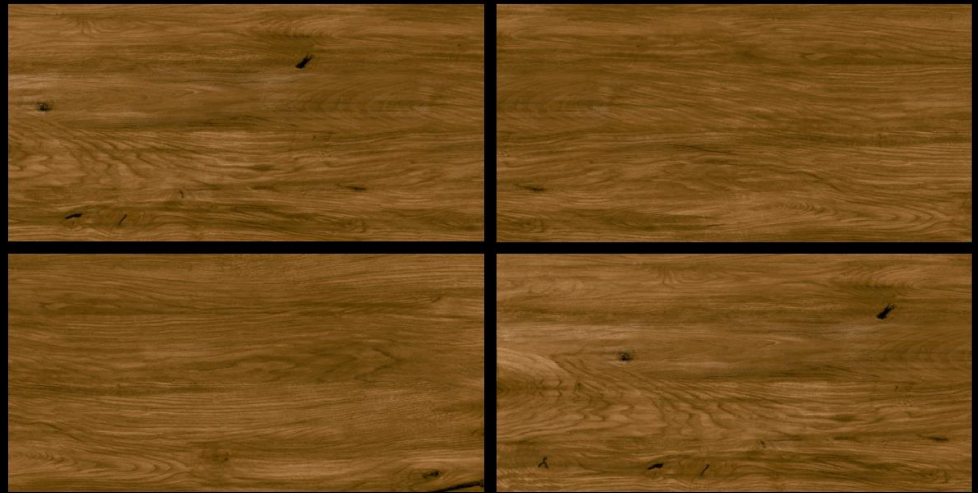

REDD WOOD

WOODEN PUNCH

SIZE

600x1200mm

FINISH

MATT

RANDOM

04