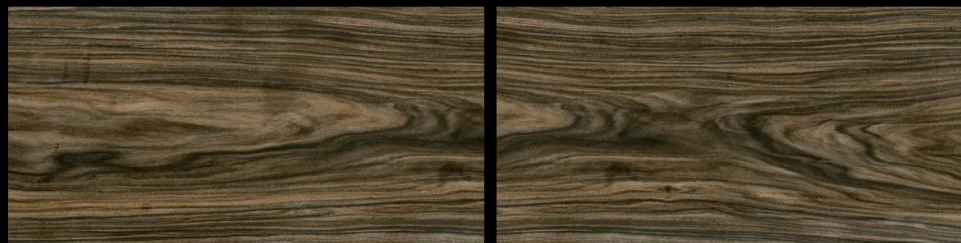

EE
ENLIGHT EXPORTS PRIVATE LIMITED

FLESCO WDOOD NERO

EE
ENLIGHT EXPORTS PRIVATE LIMITED

Wood
SERIES

FLESCO WWOOD NERO

PLAIN PUNCH

SIZE

600x1200mm